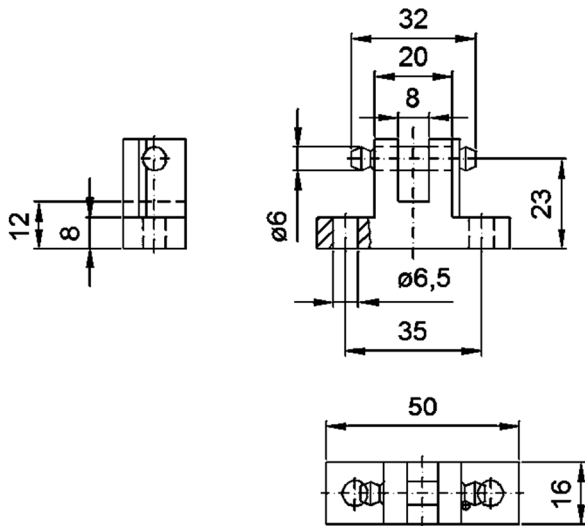

Lift drive JMB - Accessories

Hinge bracket FB6

console KB2