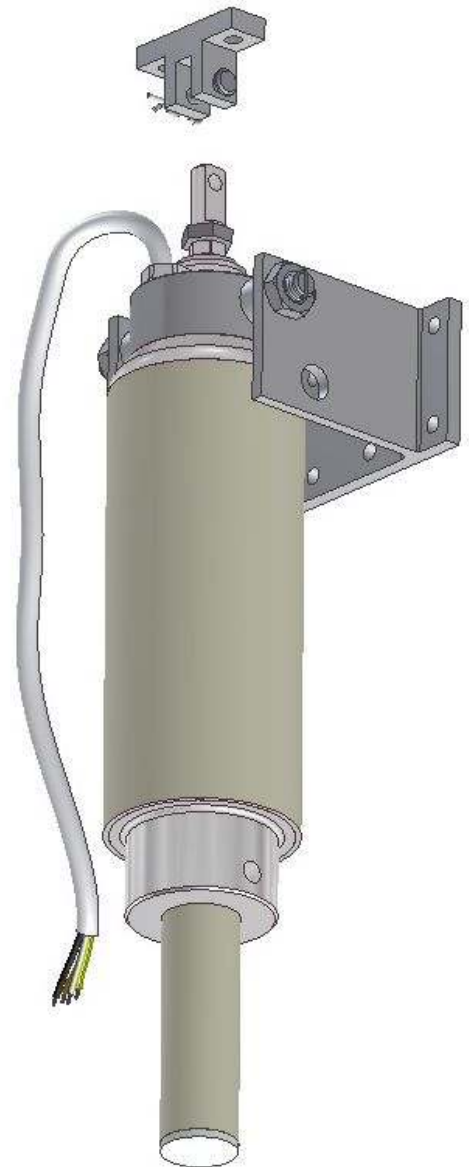

Lift drive JMB - Accessories

Hinge bracket FB6

console KB2